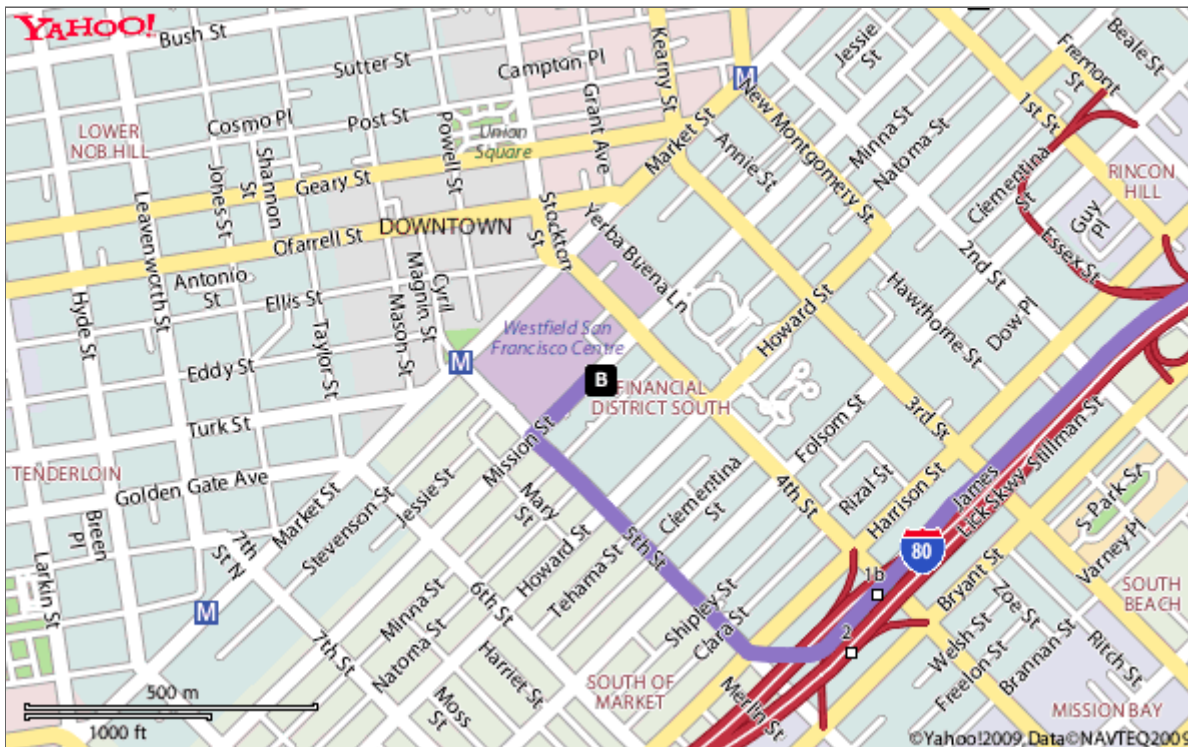

## Directions to 833 Mission St, San Francisco, CA 94103-3006

Total Time: 6 mins, Total Distance: 2.5 mi

	Distance
<b>A</b> 1. Starting at OAKLAND BAY BRIDGE on BAY BRG	go 1 mi
2. Continue on I-80 W	go 0.71 mi
3. Take <b>L</b> exit #2A/5TH ST/GOLDEN GATE BR	go 0.32 mi
4. Bear <b>R</b> on 5TH ST	go 0.36 mi
5. Turn <b>R</b> on MISSION ST	go 0.11 mi
<b>B</b> 6. Arrive at 833 MISSION ST, SAN FRANCISCO, on the <b>R</b>	

Time: 6 mins, Distance: 2.5 mi

When using any driving directions or map, it's a good idea to do a reality check and make sure the road still exists, watch out for construction, and follow all traffic safety precautions. This is only to be used as an aid in planning.