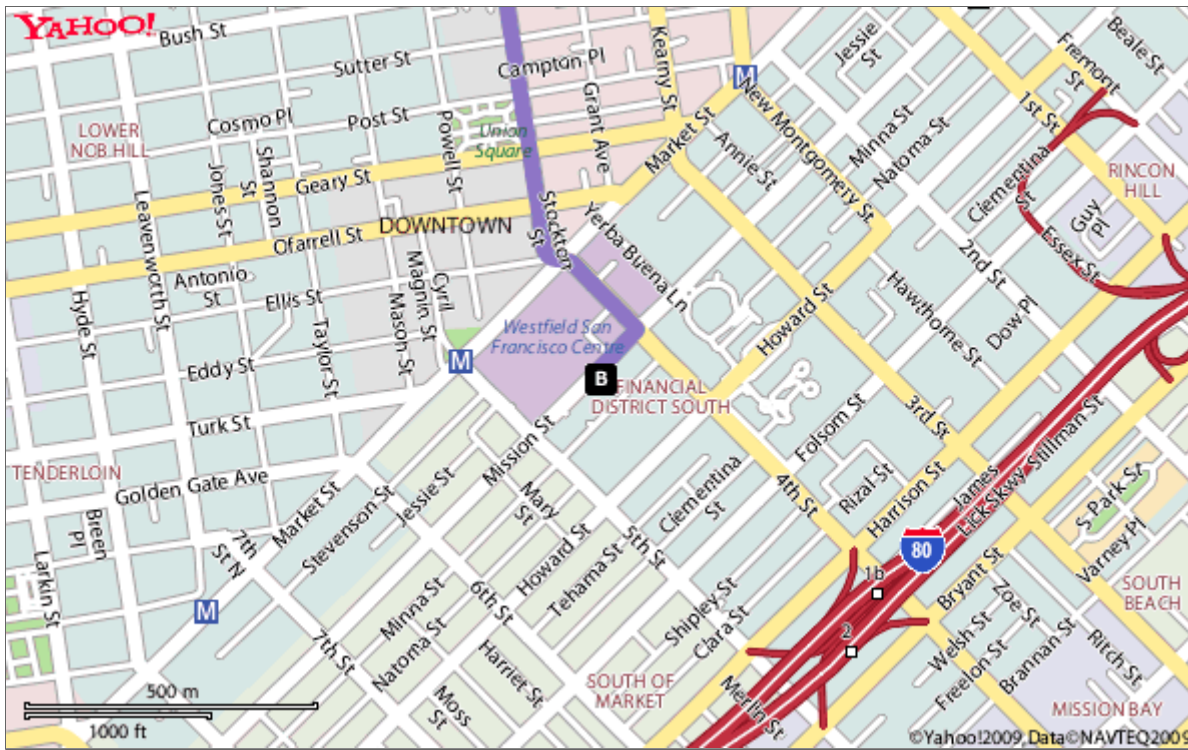

Directions to 833 Mission St, San Francisco, CA 94103-3006

Total Time: 23 mins, Total Distance: 9.69 mi

	Distance
A 1. Starting at GOLDEN GATE BRIDGE going toward US-101 N	go 92 ft
2. Bear R on US-101 N	go 1.99 mi
3. Take the ALEXANDER AVENUE exit toward US-101 S/ SAN FRANCISCO	go 0.15 mi
4. Turn L on SAUSALITO LATERAL RD	go 0.22 mi
5. Take ramp onto US-101 S toward SAN FRANCISCO (Toll applies)	go 2.06 mi
6. Continue on US-101 S toward DOWNTOWN/LOMBARD ST	go 3 mi
7. Turn R on VAN NESS AVE(US-101)	go 0.39 mi
8. Turn L on BROADWAY ST	go 0.18 mi
9. Continue on BROADWAY TUNL	go 0.52 mi
10. Continue on BROADWAY ST	go 0.12 mi
11. Turn R on STOCKTON ST	go 0.34 mi
12. Continue on STOCKTON ST TUNL	go 0.17 mi
13. Continue on STOCKTON ST	go 0.34 mi
14. Continue on 4TH ST	go 0.12 mi
15. Turn R on MISSION ST	go 367 ft
B 16. Arrive at 833 MISSION ST, SAN FRANCISCO , on the L	

Time: 23 mins, Distance: 9.69 mi

When using any driving directions or map, it's a good idea to do a reality check and make sure the road still exists, watch out for construction, and follow all traffic safety precautions. This is only to be used as an aid in planning.