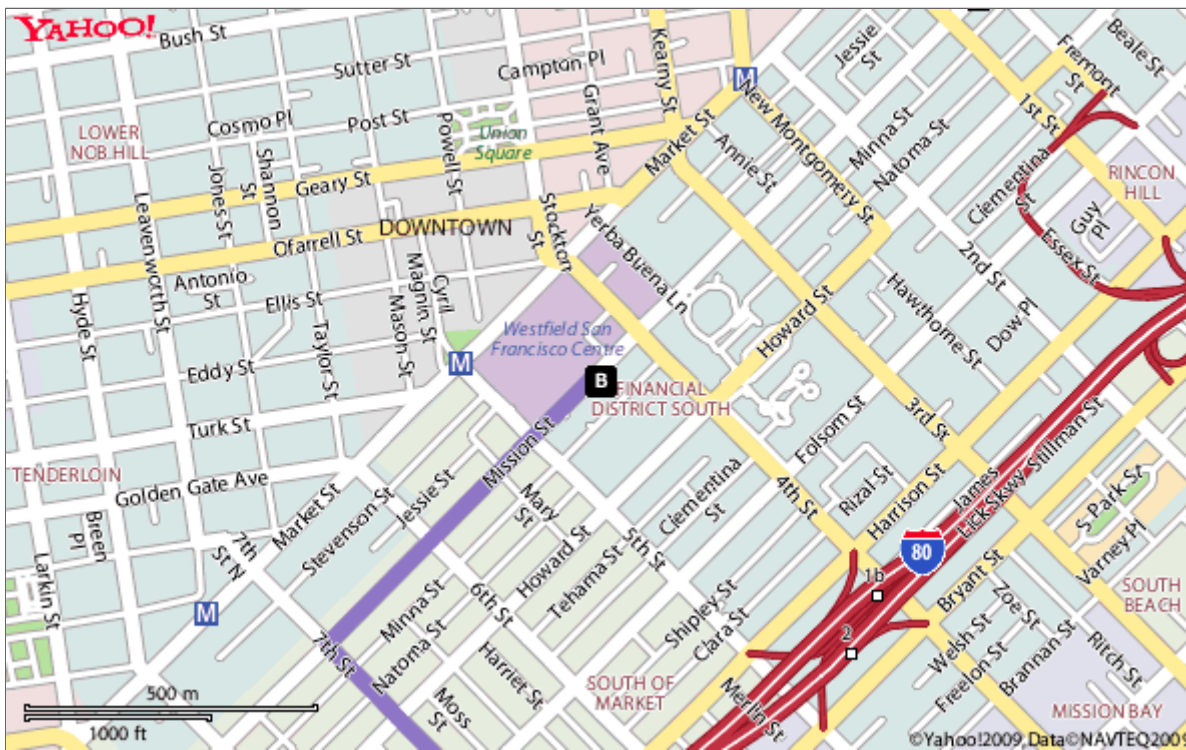

Directions to 833 Mission St, San Francisco, CA 94103-3006

Total Time: 32 mins, Total Distance: 27.79 mi

	Distance
A 1. Start at SAN MATEO BRG, HAYWARD (Toll applies)	go 7.56 mi
2. Take exit #13B/SAN FRANCISCO onto US-101 N	go 18.7 mi
3. Take R fork onto I-80 E toward BAY BRIDGE/OAKLAND	go 0.51 mi
4. Take exit #1/7TH ST onto 7TH ST toward GG BRIDGE (US-101 N)/DOWNTOWN/SEVENTH ST	go 0.57 mi
5. Turn R on MISSION ST	go 0.45 mi
B 6. Arrive at 833 MISSION ST, SAN FRANCISCO, on the R	

Time: 32 mins, Distance: 27.79 mi

When using any driving directions or map, it's a good idea to do a reality check and make sure the road still exists, watch out for construction, and follow all traffic safety precautions. This is only to be used as an aid in planning.